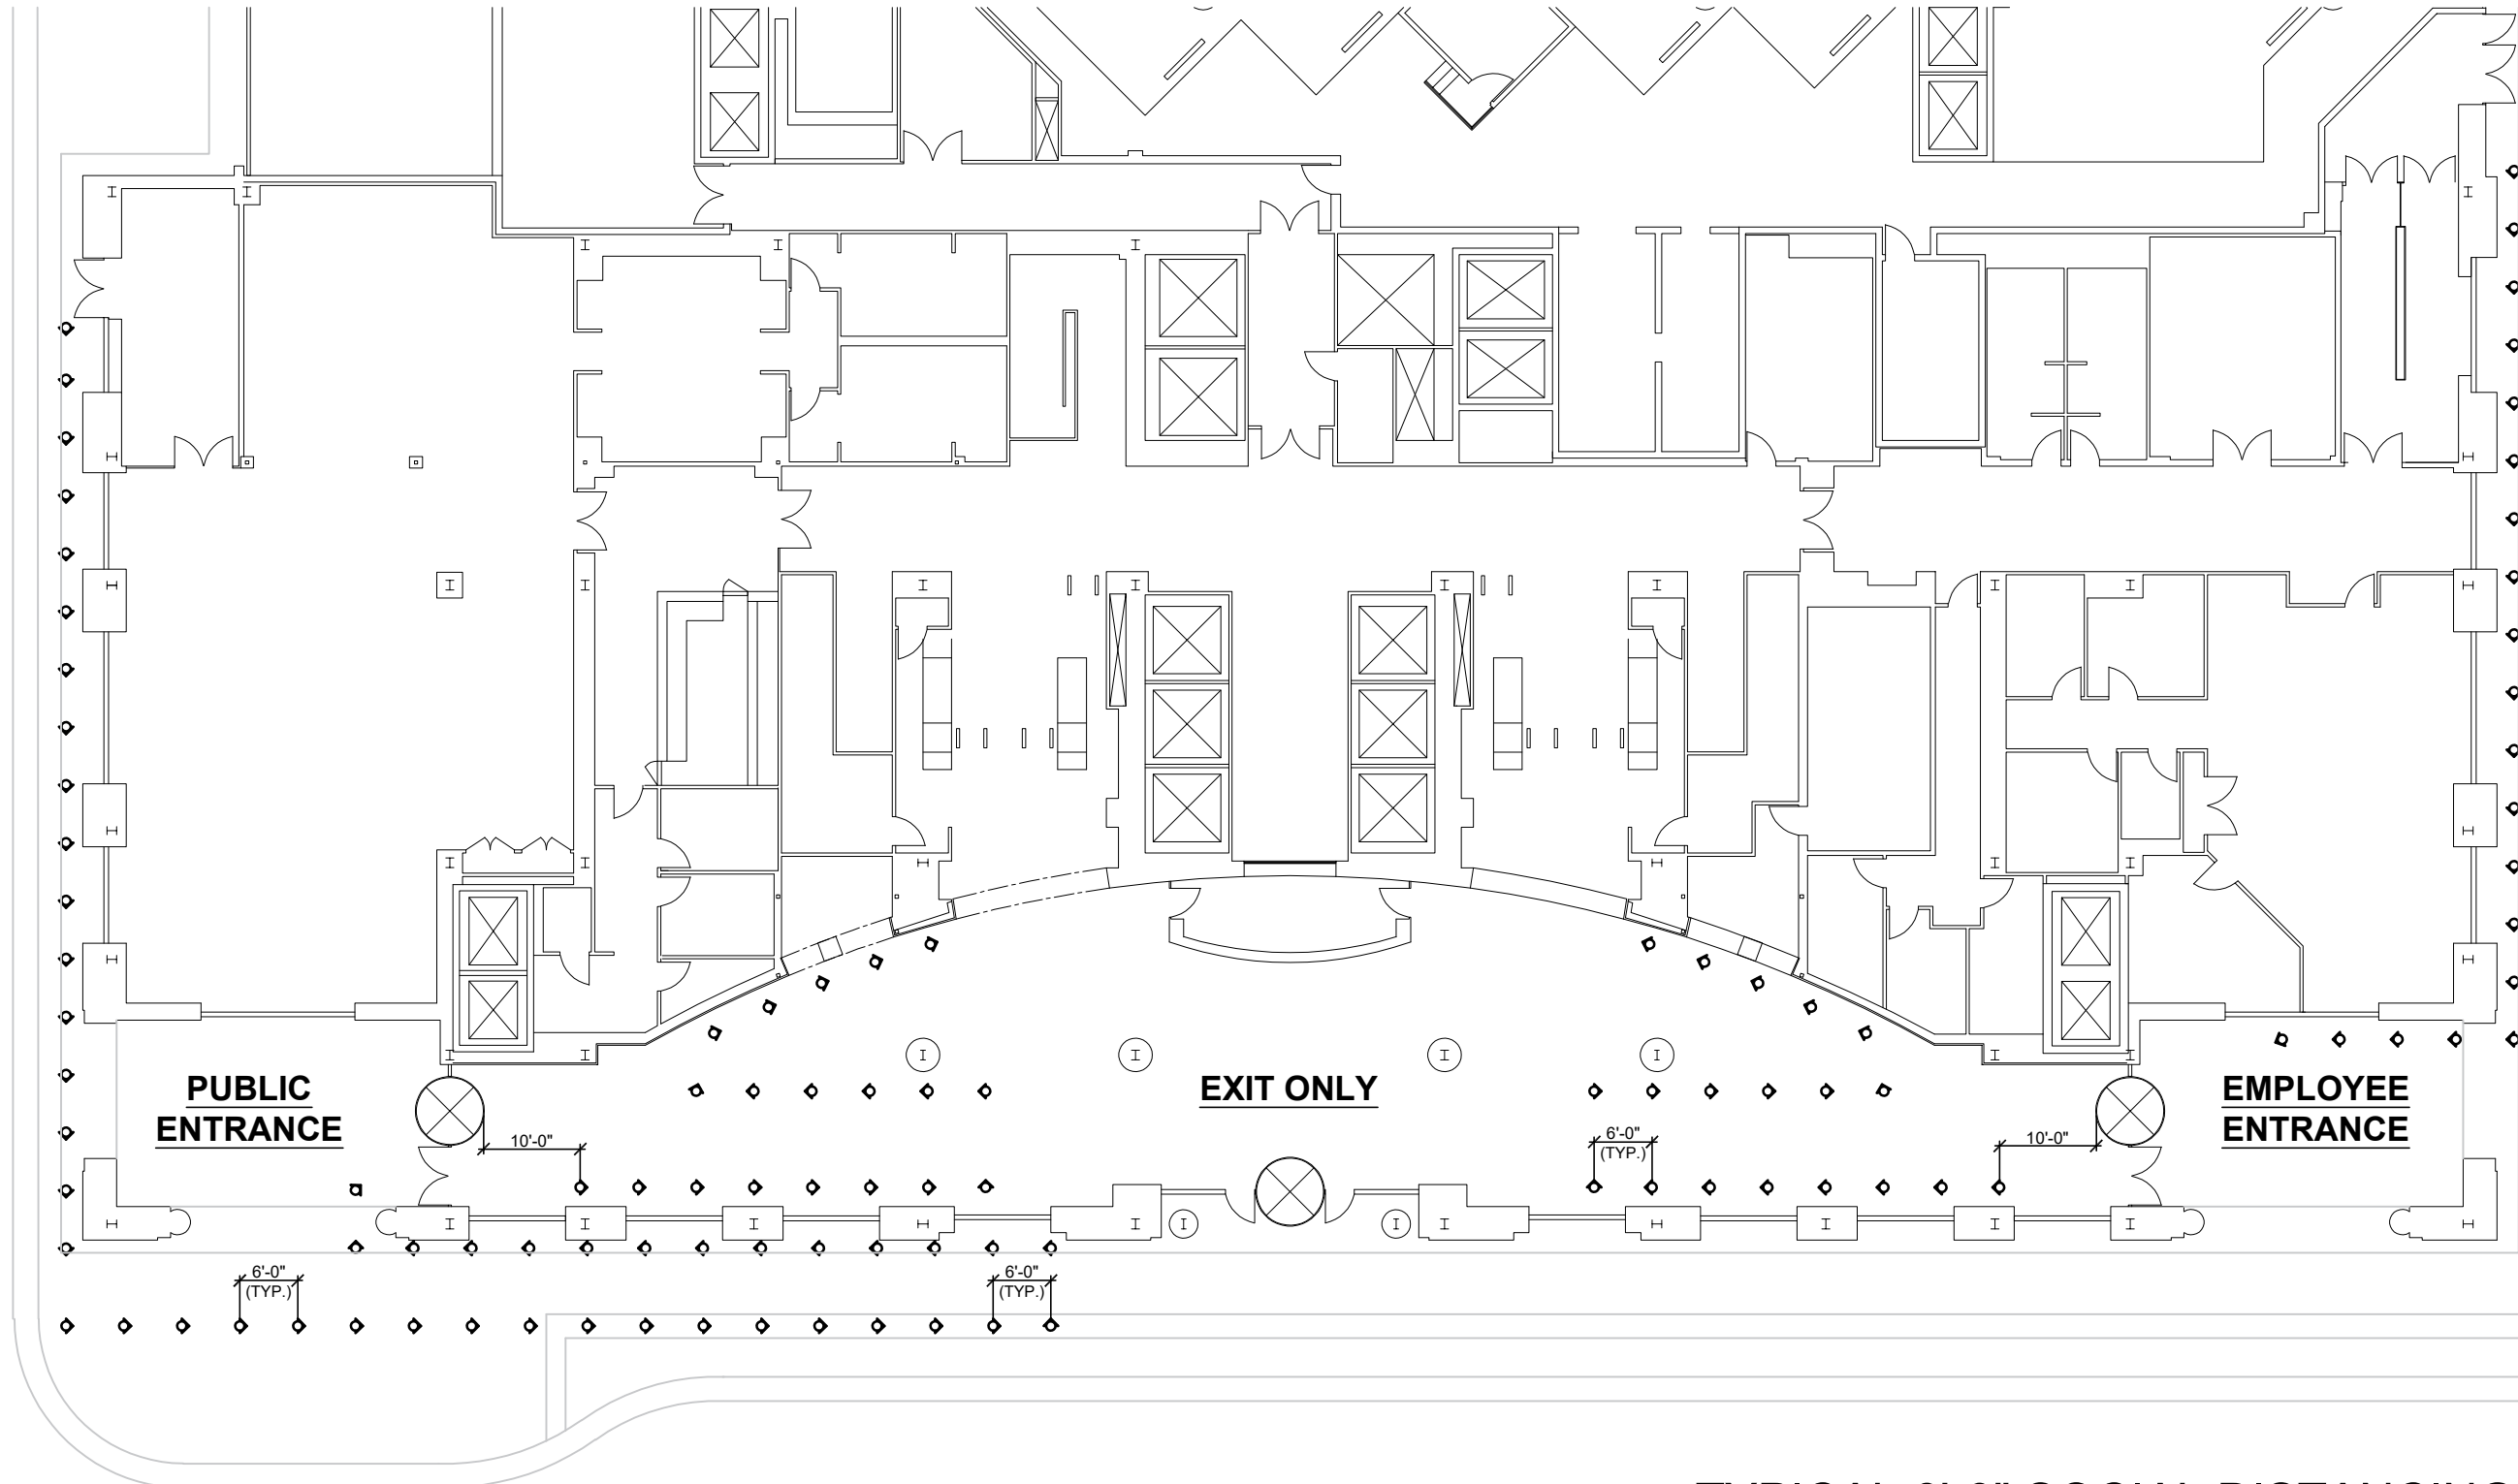

CJC SOCIAL DISTANCING PLAN

CITY OF PHILADELPHIA
 1400 JFK BLVD
 CITY HALL, 7TH FLOOR
 PHILADELPHIA PENNSYLVANIA

PROJECT TITLE
 CJC SOCIAL DISTANCING PLAN
 1313 FILBERT STREET

DRAWING TITLE
 CJC SOCIAL DISTANCING PLAN

PROJECT NO. NONE	DRAWING NO. SK1.0
DATE 07/08/2020	
SCALE NTS	
DRAWN BY MATT MULLEN	
CHECKED BY FELIPE VELASQUEZ	

1 CJC SOCIAL DISTANCING PLAN
 SK1.0 NTS

TYPICAL 6'-0" SOCIAL DISTANCING MARKER. THE ARROW INDICATES THE DIRECTION OF TRAVEL